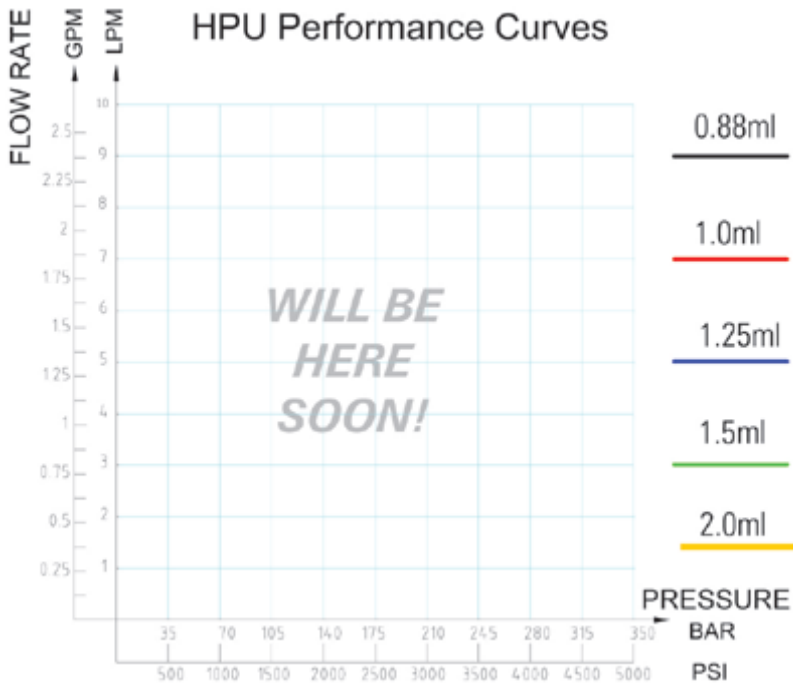

DC Hydraulic Power Unit, Group 12D

Example Model

Typical Oil Circuits of DC Hydraulic Power Pack, Group 12D

Typical Outline Dimension