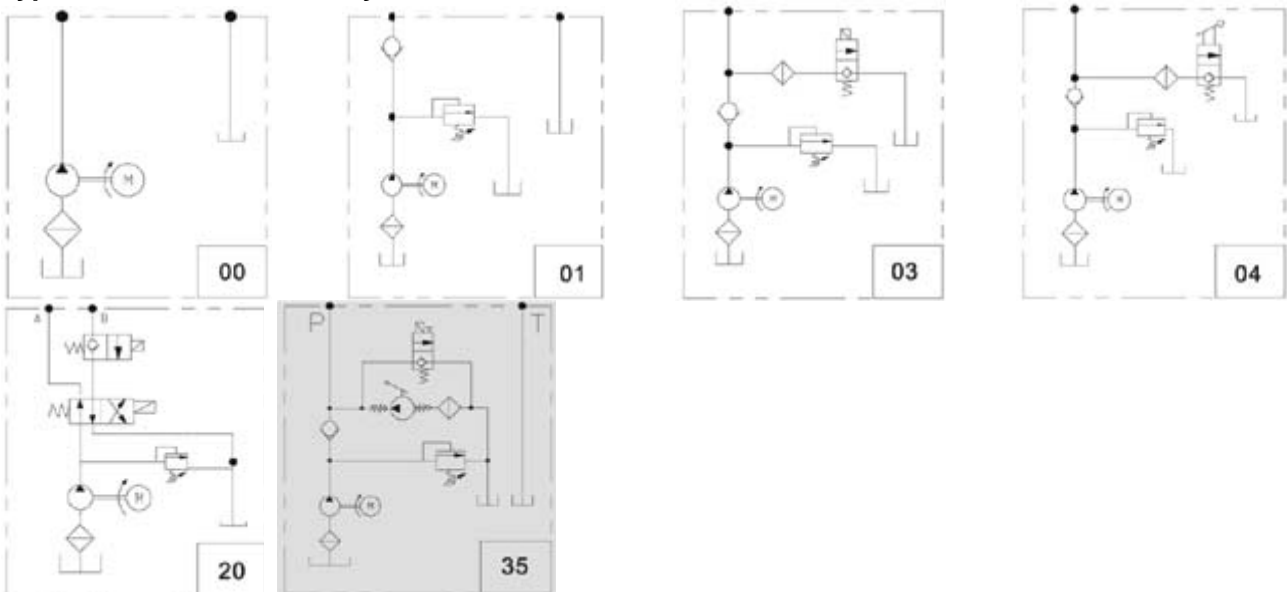

DC Hydraulic Power Unit, Group 12D

Example Model

Typical Oil Circuits of DC Hydraulic Power Pack, Group 12D

Typical Outline Dimension