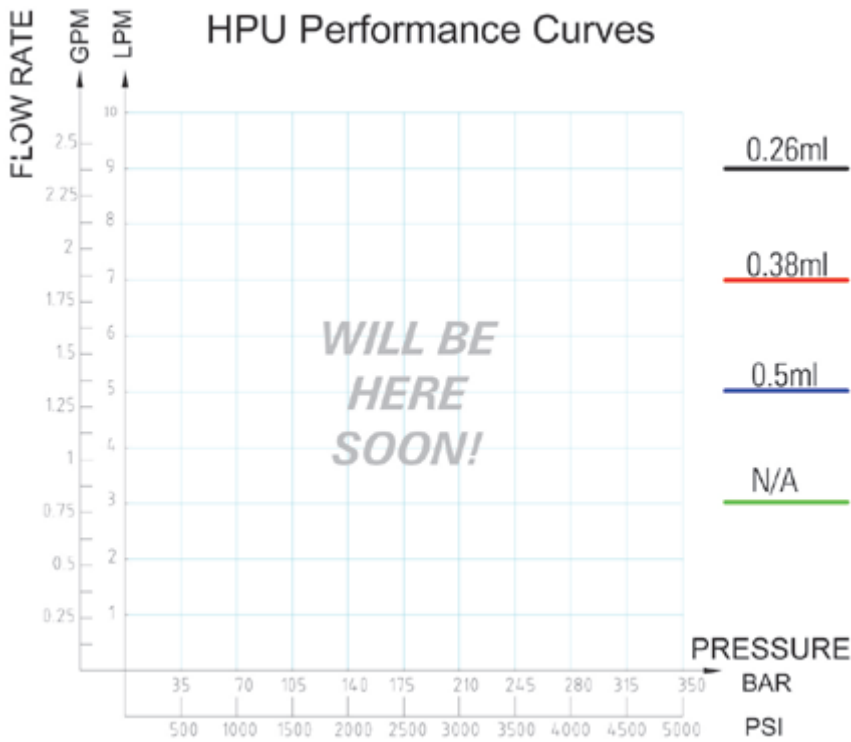

**DC Hydraulic Power Unit, Group 03D**

**Example Model**

**Typical Oil Circuits of DC Hydraulic Power Unit, Group 03D**

### Typical Outline Dimension